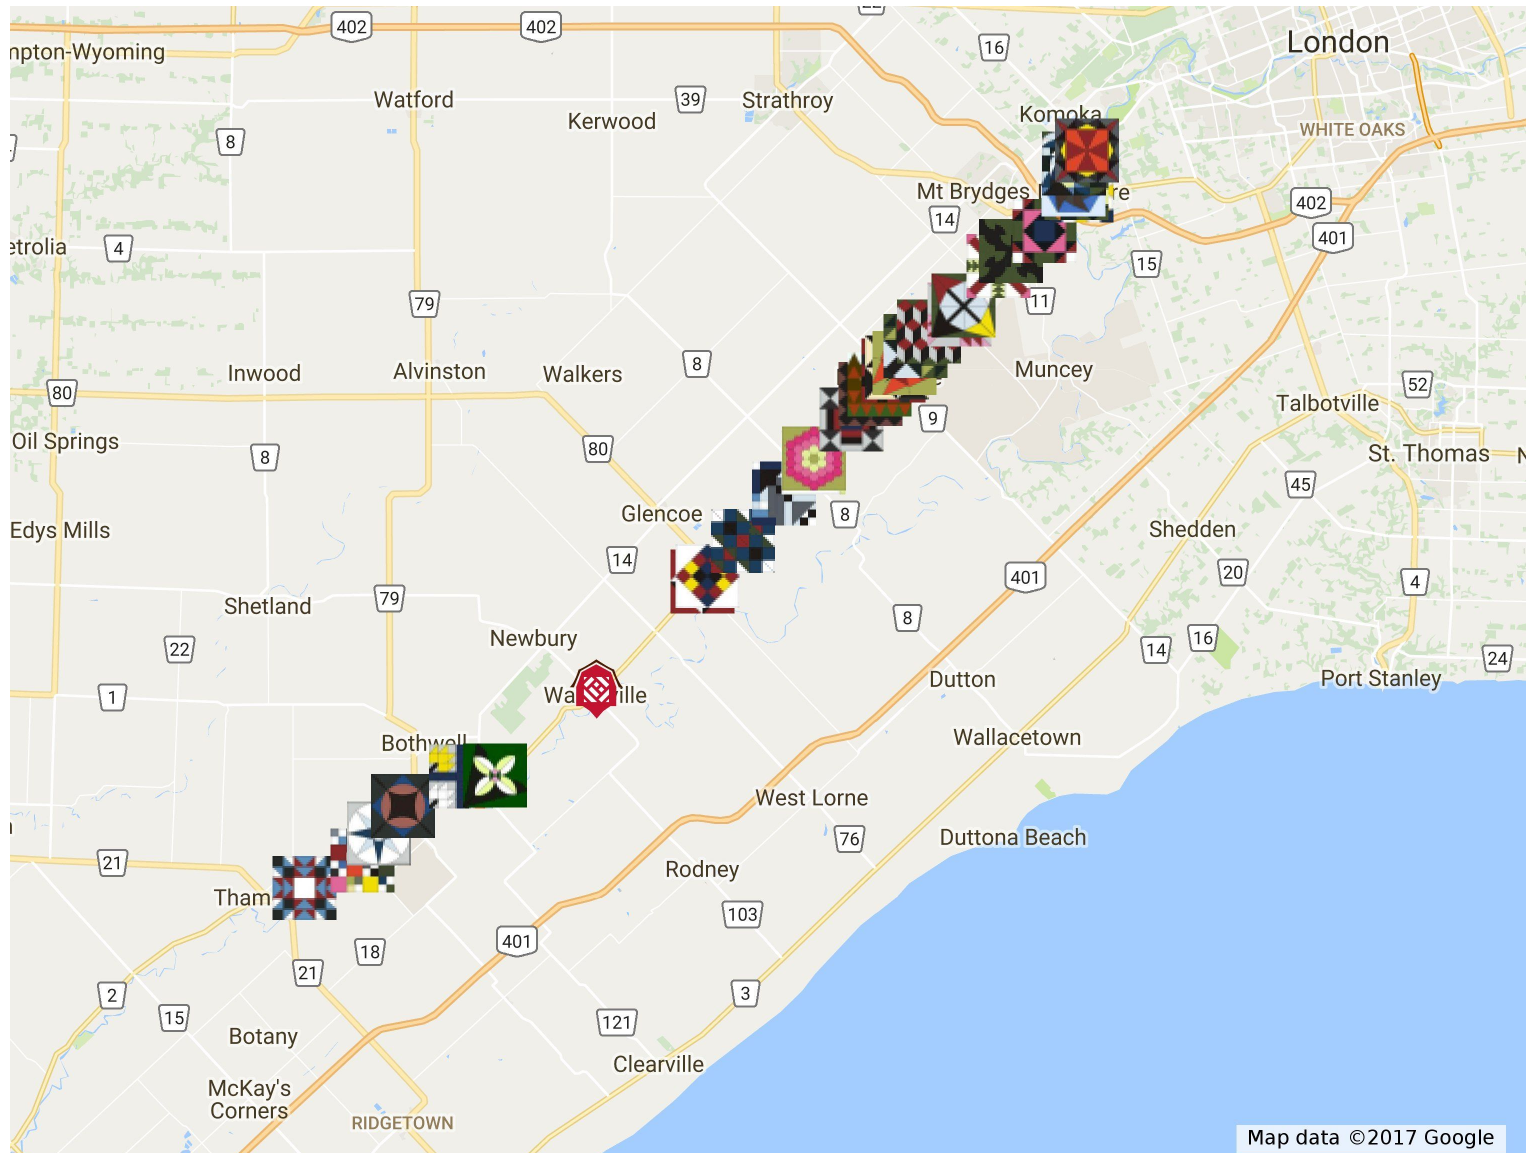

4. Oil-5125 Longwoods Road
Bothwell, Chatham-Kent

5. Maple Leaf-15734
Longwoods Rd., Bothwell,
Chatham-Kent

6. Dogwood-406 Longwoods
Rd, Newbury

7. Peace and Plenty-3515
Longwoods Road, Glencoe

8. Coffin Star-3577 Longwoods
Road Glencoe, Southwest
Middlesex

This trail is part of the Thames River Valley series: Wardsville, Native Women's Trail of Tears, and Thames River Barn Quilt Trails are interconnected.

9.Elm's Strength - 4135
Longwoods Road, Glencoe,
Southwest Middlesex,

24.Drunwards' Path- 8486
Longwoods Rd, Mt. Brydges,
ON

25.Broken Dishes-8898
Longwoods Rd, Mt Brydges,
ON

26.Delaware-Gideon Tiffany
Monument, Gideon Drive,
Delaware, ON.

27.Next Door Neighbour- 2577
Gideon Drive, Delaware, ON

28.Mill Wheel-2517 Gideon
Drive, Delaware, ON

29.Thames River-2115 Gideon
Drive, Delaware, Middlesex
Centre, ON

30.Fire and Smoke-1640
Gideon Drive, Delaware, ON

 Longwoods Barn Quilt Trail
