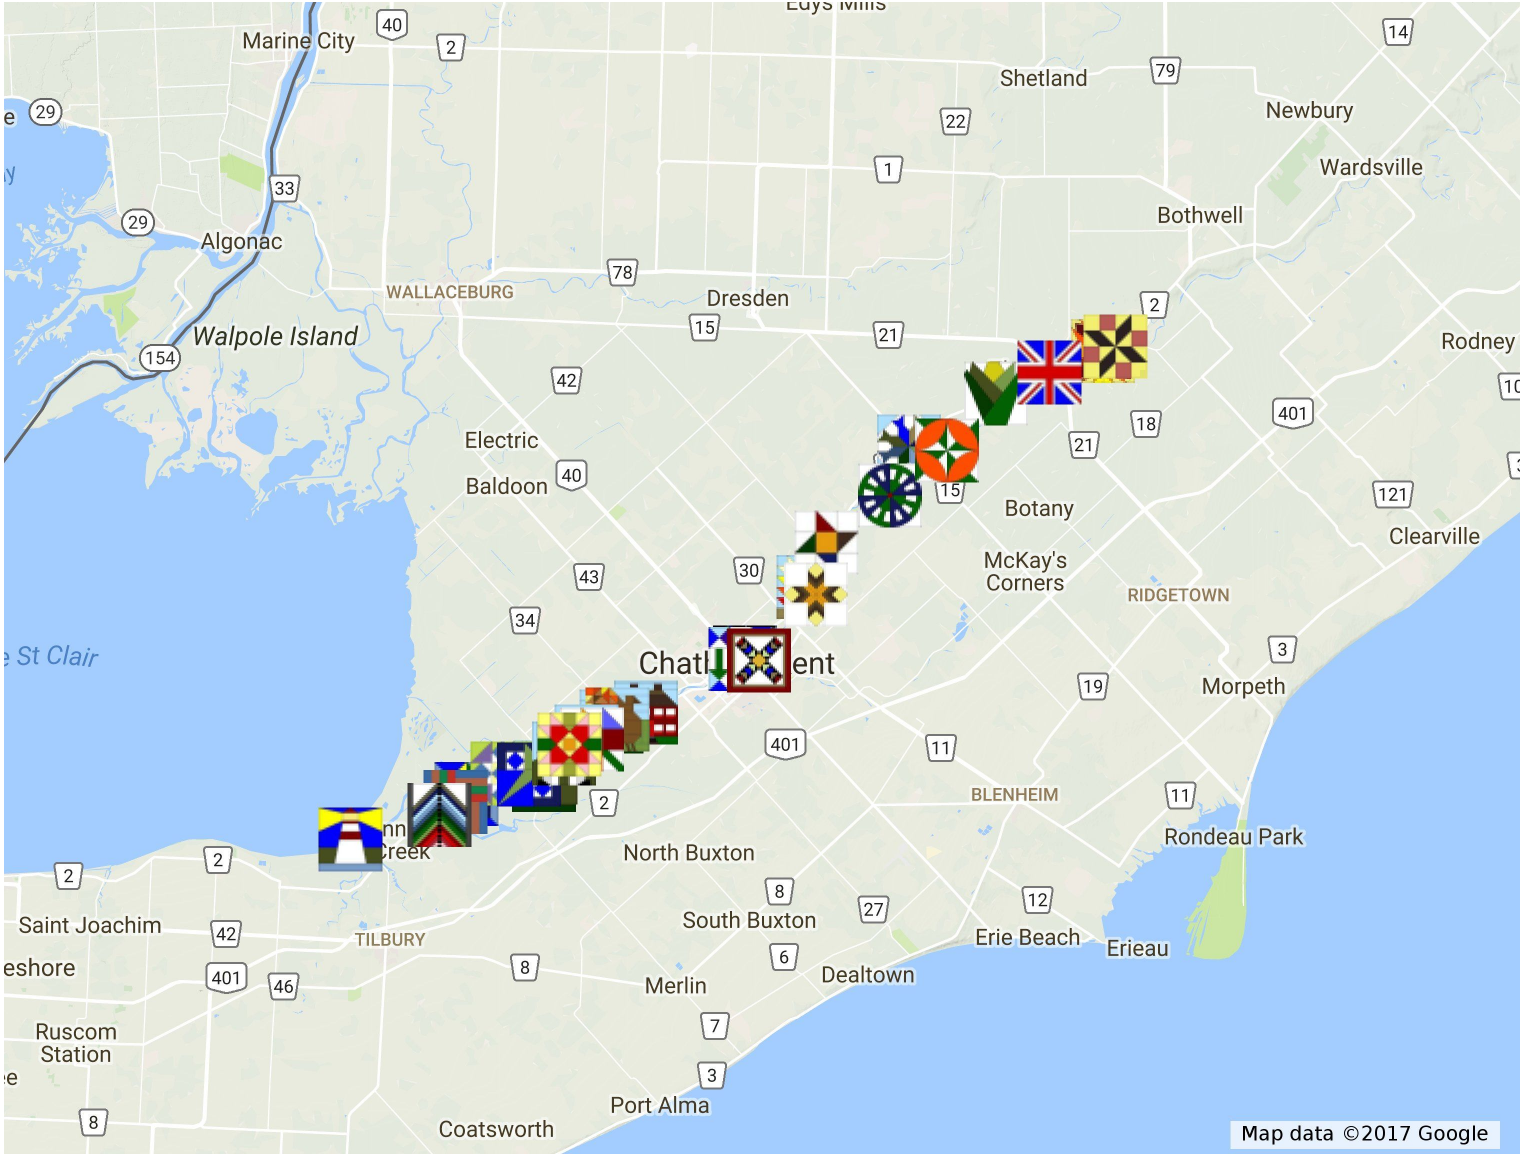

# Thames River Barn Quilt Trail

PRINTABLE-Thames River Barn Quilt Trail

Fire- 22938 4 Zone Rd  
Thamesville

Circle of Fish-11652  
Longwoods Rd Thamesville

Corn-12768 Longwoods Rd  
Thamesville

Tree of Life- 9710 Longwoods  
Rd Chatham

British Block- 90 London Rd  
Thamesville

Shooting Star-Tecumseh  
Monument- Longwoods Rd  
East of Thamesville

Repeating Crosses-5425  
Tecumseh Line, Tilbury

Friendship Star-10208  
Longwoods Rd Chatham Kent

Family-23795 Merlin Rd  
Tilbury

Country Church -7091 Grande  
River Line Pain Court

Mail Delivery- 5996 Riverview  
Line Chatham

Saw Tooth-5620 Tecumseh  
Line Tilbury

McCrae House-7407 Riverview  
Line Tilbury

Soldiers-6305 Riverview Line  
Chatham

Providence-6570 Grande River  
Line Pain Court, ON

Wheel of Fortune-11062 River  
Line Chatham

Grist Mill-11939 River Line  
Kent Bridge

Wild Goose Chase-135 King St  
E Chatham ON